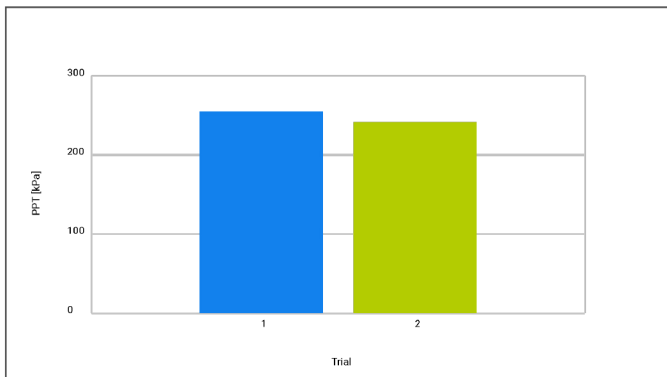

15 March 2018

**ALGOMETRY**  
**Pressure Pain Threshold**

**Mario Rossi**

Abductor Digiti Minimi muscle - Left

Proximal Zone

| Trial | PPT       |
|-------|-----------|
| 1     | 255,0 kPa |
| 2     | 241,4 kPa |

**MEAN:** 248,2 kPa  
**Higher:** 255,0 kPa  
**SD:** ± 9,6 kPa  
**CV:** 3,9 %

Notes:

.....

.....

.....

.....